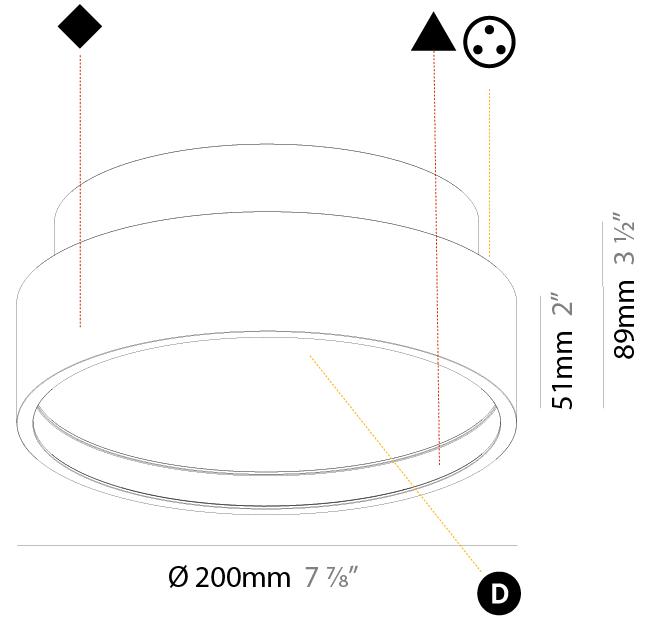

PROJECT	_____
TYPE	_____
SPECIFIER	_____
QUANTITY	_____
DATE	_____

SIGN DIVA KORONA SURFACE

A3D095- : A3D095-DP-30K-02-19-01-01

base number

1. To build a product code in our configurator select the specify button on the base model # product page
2. To build a manual product code on this datasheet choose from the options listed below in blue font and add the suffix to the base model #

GENERAL

Series: Sign Diva
Subseries: Sign Diva Korona
Partner: Prolicht
Division: Architectural
Installation: Surface
Product Type: Ceiling Surface
Mounting Location: Ceiling
Light Distribution: Direct

PHYSICAL

Shape: Round
Diameter (mm): 200
Diameter (in): 7 7/8
Height (mm): 89
Height (in): 3 1/2
Weight (kg): 1.261
Weight (lbs): 2.78
Fixture Material: PMMA / Extruded Aluminum / Steel

ELECTRICAL

Lamp Type: LED (Zhaga Standard)
Input Wattage (W): 12.1
Total Output Wattage (W): 11
Dimming: Phase Dimming (120Vac Only)
Driver Included: Yes
Driver Location: Integrated
Driver Type: Constant Current - Universal
Driver Class: Class 2
Input Voltage (V): 120
Constant Current (MA): 350

LED

Color Temperature (°K): 3000
Max. Delivered Lumen (lm): 1100
CRI: >90 CRI
Lamp Life (hrs): 50000

OPTICAL

RATINGS AND CERTIFICATIONS

Certified By: Certified for North American Standards
IP rating: IP20