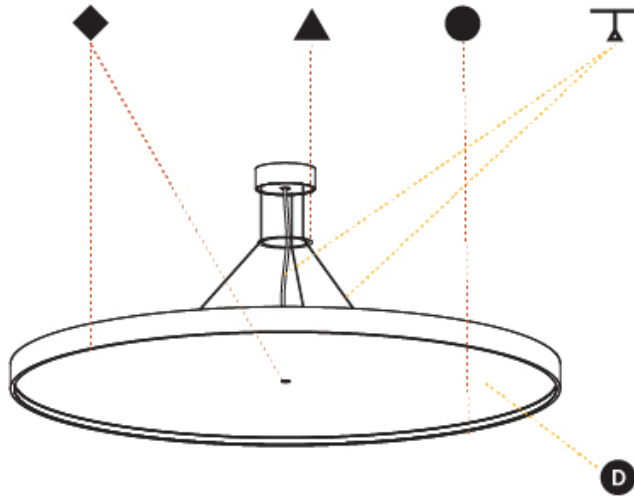

SIGN DIVA KORONA SUSPENSION

A300017-

PROJECT
TYPE
SPECIFIER
QUANTITY
DATE