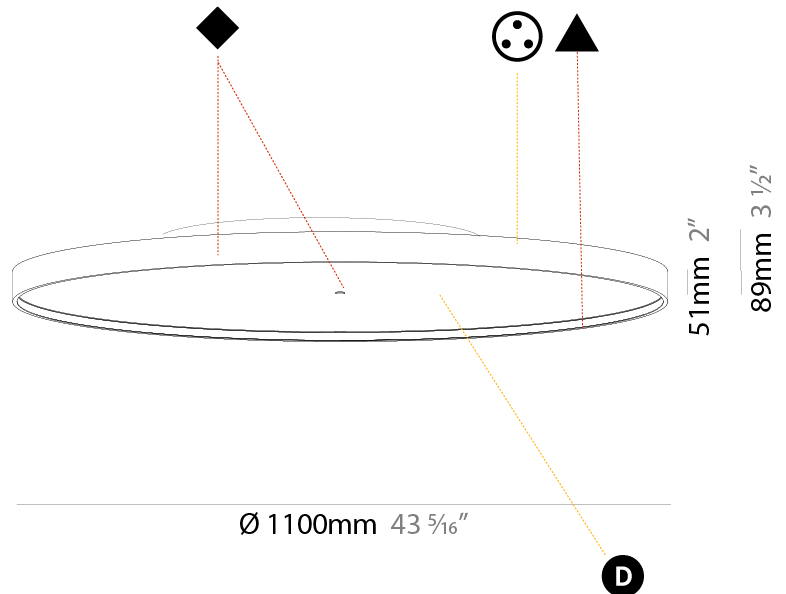

GENERAL

Series: Sign Diva
Subseries: Sign Diva Korona
Partner: Prolicht
Division: Architectural
Installation: Surface
Product Type: Ceiling Surface
Mounting Location: Ceiling
Light Distribution: Direct / Indirect

PHYSICAL

Shape: Round
Diameter (mm): 1100
Diameter (in): 43 ⁵/₁₆
Height (mm): 89
Height (in): 3 ¹/₂
Weight (kg): 18.901
Weight (lbs): 41.67
Diffuser: Direct - PMMA - Opal/Micro-Prism/Sparkling Secret/Vintage Industrial / Indirect - White/Yellow/Orange/Red/Blue/Green
Fixture Finish: SSR / BKV / CWI / CRY / HAB / UFT / ITA / RUA / FTG / MYG / LOD / PUS / FRO / FUP / KIA / POP / BLS / SPG / MEY / GOH / CHC / COM / ABZ / JAG / OBR / MOS / ROR
Fixture Material: PMMA / Extruded Aluminum / Steel

ELECTRICAL

Lamp Type: LED (Zhaga Standard)
Input Wattage (W): 169.4
Total Output Wattage (W): 134
Dimming: Tri-Mode (Non-Dimming and Phase Dimming (120Vac only) and 0-10V Dimming)
Driver Included: Yes
Driver Location: Integrated
Driver Type: Constant Current - Universal
Driver Class: Class 2
Input Voltage (V): 120 - 277
Constant Current (MA): 600

LED

Color Temperature (°K): 3000 / 3500 / 4000
Max. Delivered Lumen (lm): 19520 / 19933 / 20340
CRI: >90 CRI
Lamp Life (hrs): 50000

OPTICAL

RATINGS AND CERTIFICATIONS

Certified By: Certified for North American Standards
IP rating: IP20