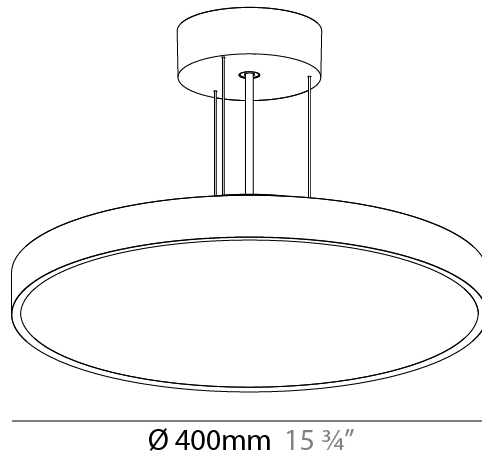

GENERAL

Series: Sign Diva
Subseries: Sign Diva Korona
Partner: Prolicht
Division: Architectural
Installation: Suspension
Product Type: Pendant
Mounting Location: Ceiling
Light Distribution: Direct

PHYSICAL

Shape: Round
Diameter (mm): 400
Diameter (in): 15 3/4
Height (mm): 86
Height (in): 3 3/8
Weight (kg): 3.302
Weight (lbs): 7.28
Diffuser: PMMA - Opal / Micro-Prism / Sparkling Secret / Vintage Industrial
Fixture Finish: SSR / BKV / CWI / CRY / HAB / UFT / ITA / RUA / FTG / MYG / LOD / PUS / FRO / FUP / KIA / POP / BLS / SPG / MEY / GOH / CHC / COM / ABZ / JAG / OBR / MOS / ROR
Fixture Material: PMMA / Extruded Aluminum / Steel
Cable Details: 2000mm/78 3/4" or 6000mm/236 1/4" Transparent Cable

ELECTRICAL

Lamp Type: LED (Zhaga Standard)
Input Wattage (W): 17
Dimming: Tri-Mode (Non-Dimming and Phase Dimming (120Vac only) and 0-10V Dimming)
Driver Included: Yes
Driver Location: Integrated
Driver Type: Constant Current - Universal
Driver Class: Class 2
Input Voltage (V): 120 - 277
Constant Current (MA): 500

LED

Color Temperature (°K): 2700 / 3000 / 3500 / 4000
Max. Delivered Lumen (lm): 1807 / 1943 / 1951 / 1991
Nominal Lumen (lm): 2250 / 2420 / 2430 / 2480
CRI: >90 CRI
Lamp Life (hrs): 50000

OPTICAL

RATINGS AND CERTIFICATIONS

Certified By: Certified for North American Standards
IP rating: IP20

51mm 2"
86mm 3 3/8" 2000-6000mm max.