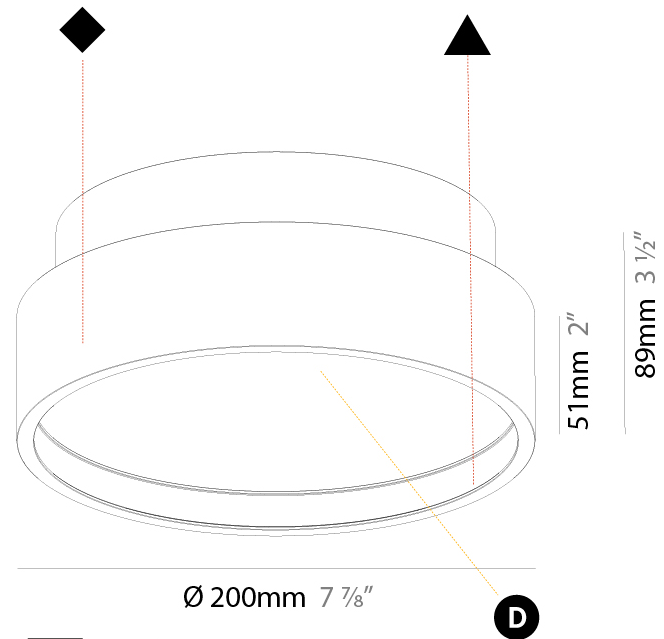

PROJECT	
TYPE	
SPECIFIER	
QUANTITY	
DATE	

SIGN DIVA KORONA SURFACE

A3D100- : A3D100-DP-30K-13-03-04

base number

1. To build a product code in our configurator select the specify button on the base model # product page
2. To build a manual product code on this datasheet choose from the options listed below in blue font and add the suffix to the base model #

GENERAL

Series: Sign Diva
Subseries: Sign Diva Korona
Partner: Prolicht
Division: Architectural
Installation: Surface
Product Type: Ceiling Surface
Mounting Location: Ceiling
Light Distribution: Direct

PHYSICAL

Shape: Round
Diameter (mm): 200
Diameter (in): 7 7/8
Height (mm): 89mm
Height (in): 3 1/2
Weight (kg): 1.263
Weight (lbs): 2.784
Fixture Material: PMMA / Extruded Aluminum / Steel

ELECTRICAL

Lamp Type: LED (Zhaga Standard)
Input Wattage (W): 12.1
Total Output Wattage (W): 11
Dimming: Phase Dimming (120Vac Only)
Driver Included: Yes
Driver Location: Integrated
Driver Type: Constant Current - Universal
Driver Class: Class 2
Input Voltage (V): 120
Constant Current (MA): 350

LED

Color Temperature (°K): 3000
Max. Delivered Lumen (lm): 1040
CRI: >90 CRI
Lamp Life (hrs): 50000

OPTICAL

RATINGS AND CERTIFICATIONS

Certified By: Certified for North American Standards
IP rating: IP20