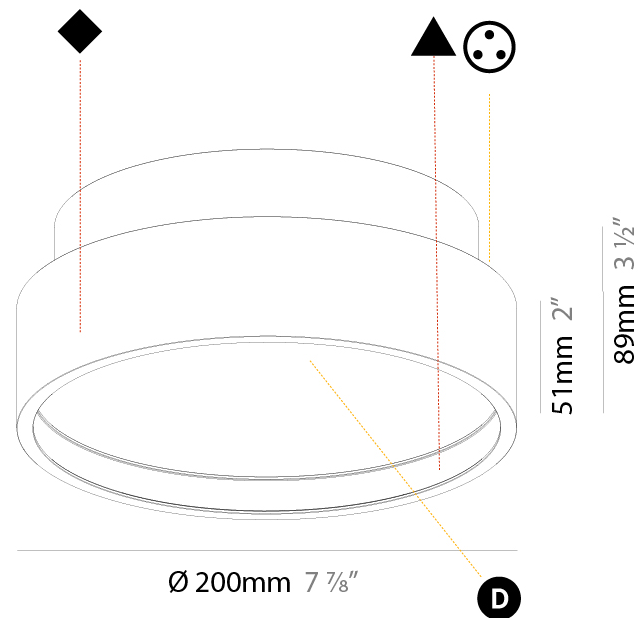

GENERAL

Series: Sign Diva
Subseries: Sign Diva Korona
Partner: Prolicht
Division: Architectural
Installation: Surface
Product Type: Ceiling Surface
Mounting Location: Ceiling
Light Distribution: Direct / Indirect

PHYSICAL

Shape: Round
Diameter (mm): 200
Diameter (in): 7 7/8
Height (mm): 89
Height (in): 3 1/2
Weight (kg): 1.261
Weight (lbs): 2.78
Diffuser: Direct - PMMA - Opal/Micro-Prism/Sparkling Secret/Vintage Industrial / Indirect - White/Yellow/Orange/Red/Blue/Green
Fixture Finish: SSR / BKV / CWI / CRY / HAB / UFT / ITA / RUA / FTG / MYG / LOD / PUS / FRO / FUP / KIA / POP / BLS / SPG / MEY / GOH / CHC / COM / ABZ / JAG / OBR / MOS / ROR
Fixture Material: PMMA / Extruded Aluminum / Steel

ELECTRICAL

Lamp Type: LED (Zhaga Standard)
Input Wattage (W): 12.1
Total Output Wattage (W): 11
Dimming: Tri-Mode (Non-Dimming and Phase Dimming (120Vac only) and 0-10V Dimming)
Driver Included: Yes
Driver Location: Integrated
Driver Type: Constant Current - Universal
Driver Class: Class 2
Input Voltage (V): 120 - 277
Constant Current (MA): 350

LED

Color Temperature (°K): 3000 / 3500 / 4000
Max. Delivered Lumen (lm): 1100 / 1117 / 1140
CRI: >90 CRI
Lamp Life (hrs): 50000

OPTICAL

RATINGS AND CERTIFICATIONS

Certified By: Certified for North American Standards
IP rating: IP20