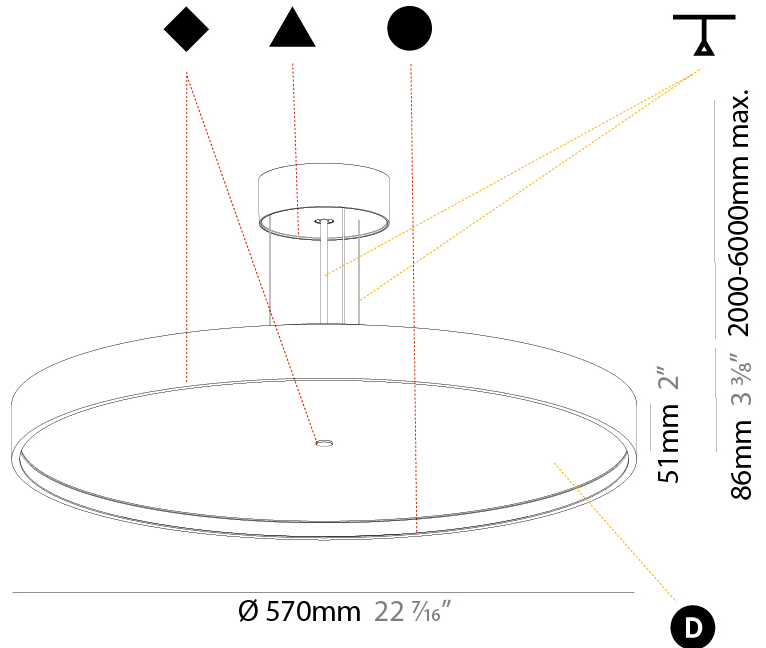

GENERAL

Series: Sign Diva
Subseries: Sign Diva Korona
Partner: Prolicht
Division: Architectural
Installation: Suspension
Product Type: Pendant
Mounting Location: Ceiling
Light Distribution: Direct

PHYSICAL

Shape: Round
Diameter (mm): 570
Diameter (in): 22 7/16
Height (mm): 86
Height (in): 3 3/8
Weight (kg): 8.067
Weight (lbs): 17.78

Diffuser: PMMA - Opal / Micro-Prism / Sparkling Secret / Vintage Industrial

Fixture Finish: SSR / BKV / CWI / CRY / HAB / UFT / ITA / RUA / FTG / MYG / LOD / PUS / FRO / FUP / KIA / POP / BLS / SPG / MEY / GOH / CHC / COM / ABZ / JAG / OBR / MOS / ROR

Fixture Material: PMMA / Extruded Aluminum / Steel

Cable Details: 2000mm/78 3/4" or 6000mm/236 1/4" Transparent Cable

ELECTRICAL

Lamp Type: LED (Zhaga Standard)
Input Wattage (W): 49
Total Output Wattage (W): 46.9
Dimming: Tri-Mode (Non-Dimming and Phase Dimming (120Vac only) and 0-10V Dimming)
Driver Included: Yes
Driver Location: Integrated
Driver Type: Constant Current - Universal
Driver Class: Class 2
Input Voltage (V): 120 - 277
Constant Current (MA): 350

LED

Color Temperature (°K): 2700 / 3000 / 3500 / 4000
Max. Delivered Lumen (lm): 4978 / 5337 / 5384 / 5494
Nominal Lumen (lm): 6199 / 6646 / 6705 / 6842
CRI: >90 CRI
Lamp Life (hrs): 50000

OPTICAL

RATINGS AND CERTIFICATIONS

Certified By: Certified for North American Standards
IP rating: IP20