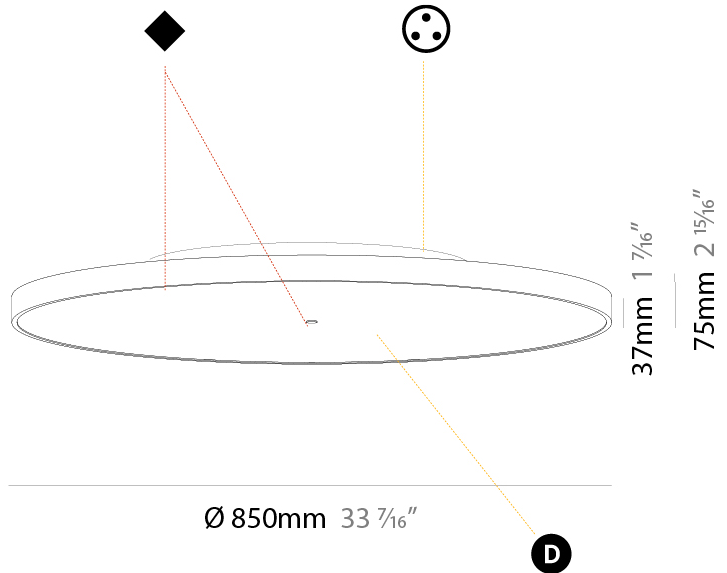

GENERAL

Series: Sign Diva
Subseries: Sign Diva Korona
Partner: Prolicht
Division: Architectural
Installation: Surface
Product Type: Ceiling Surface
Mounting Location: Ceiling
Light Distribution: Direct / Indirect

PHYSICAL

Shape: Round
Diameter (mm): 850
Diameter (in): 33 7/16
Height (mm): 89
Height (in): 3 1/2
Weight (kg): 13.283
Weight (lbs): 29.284
Diffuser: Direct - PMMA - Opal/Micro-Prism/Sparkling Secret/Vintage Industrial / Indirect - White/Yellow/Orange/Red/Blue/Green
Fixture Finish: SSR / BKV / CWI / CRY / HAB / UFT / ITA / RUA / FTG / MYG / LOD / PUS / FRO / FUP / KIA / POP / BLS / SPG / MEY / GOH / CHC / COM / ABZ / JAG / OBR / MOS / ROR
Fixture Material: PMMA / Extruded Aluminum / Steel

ELECTRICAL

Lamp Type: LED (Zhaga Standard)
Input Wattage (W): 96.8
Total Output Wattage (W): 76.8
Dimming: Tri-Mode (Non-Dimming and Phase Dimming (120Vac only) and 0-10V Dimming)
Driver Included: Yes
Driver Location: Integrated
Driver Type: Constant Current - Universal
Driver Class: Class 2
Input Voltage (V): 120 - 277
Constant Current (MA): 600

LED

Color Temperature (°K): 3000 / 3500 / 4000
Max. Delivered Lumen (lm): 11160 / 11388 / 11620
CRI: >90 CRI
Lamp Life (hrs): 50000

OPTICAL

RATINGS AND CERTIFICATIONS

Certified By: Certified for North American Standards
IP rating: IP20

PROJECT
TYPE
SPECIFIER
QUANTITY
DATE