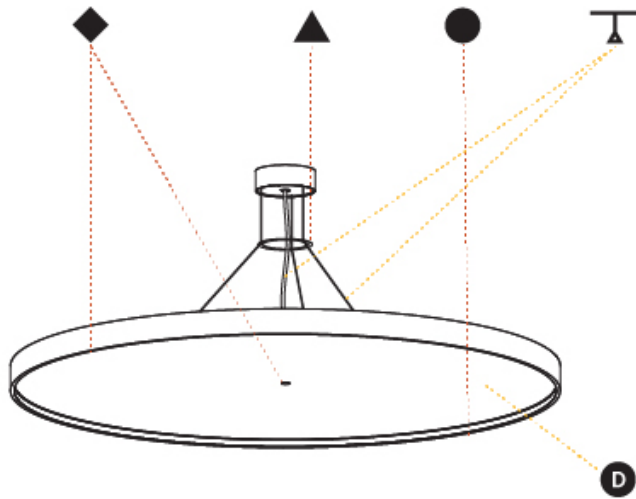

SIGN DIVA KORONA SUSPENSION

A300018-

PROJECT	_____
TYPE	_____
SPECIFIER	_____
QUANTITY	_____
DATE	_____

A